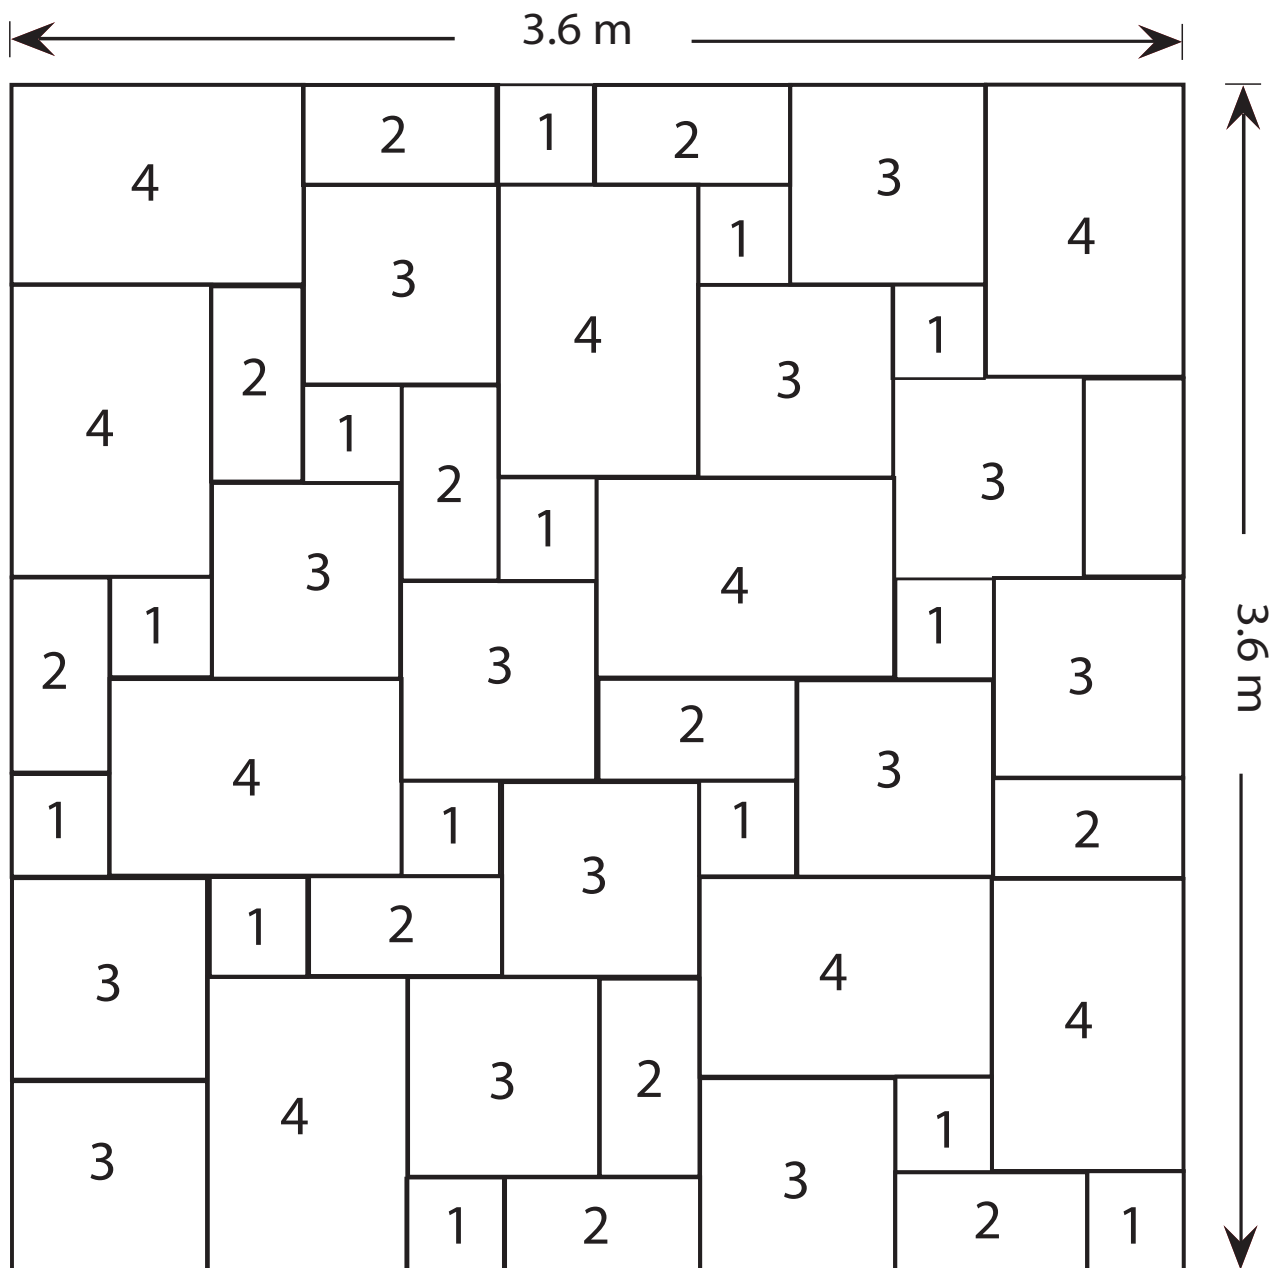

Squared-off Patio Pack Laying Pattern

1 300 x 300

2 600 x 300

3 600 x 600

4 600 x 900